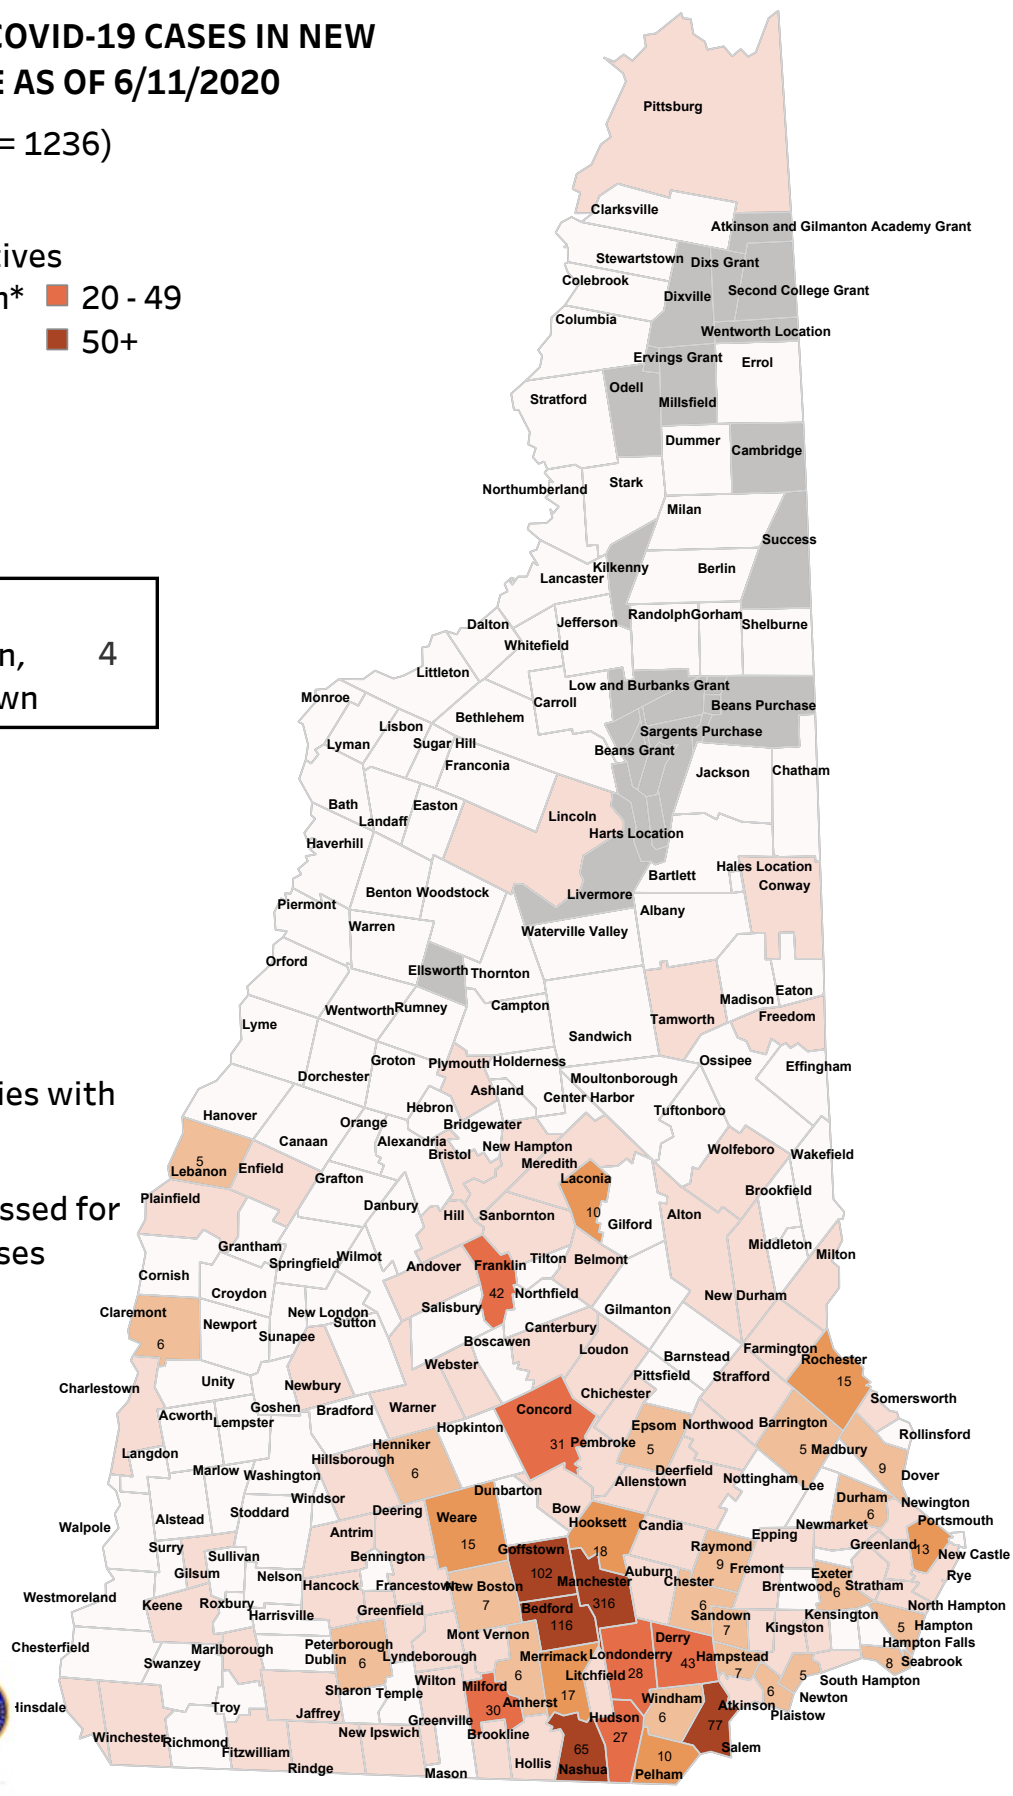

TOTAL CURRENT COVID-19 CASES IN NEW HAMPSHIRE AS OF 6/11/2020

(n= 1236)

Current Positives

- Not Shown*
- 0
- 1 - 4**
- 5 - 9
- 10 - 19
- 20 - 49
- 50+

Cases under investigation, town unknown 4

*Positive case counts are suppressed in municipalities with under 100 residents.

**Exact counts are suppressed for municipalities with 1-4 cases